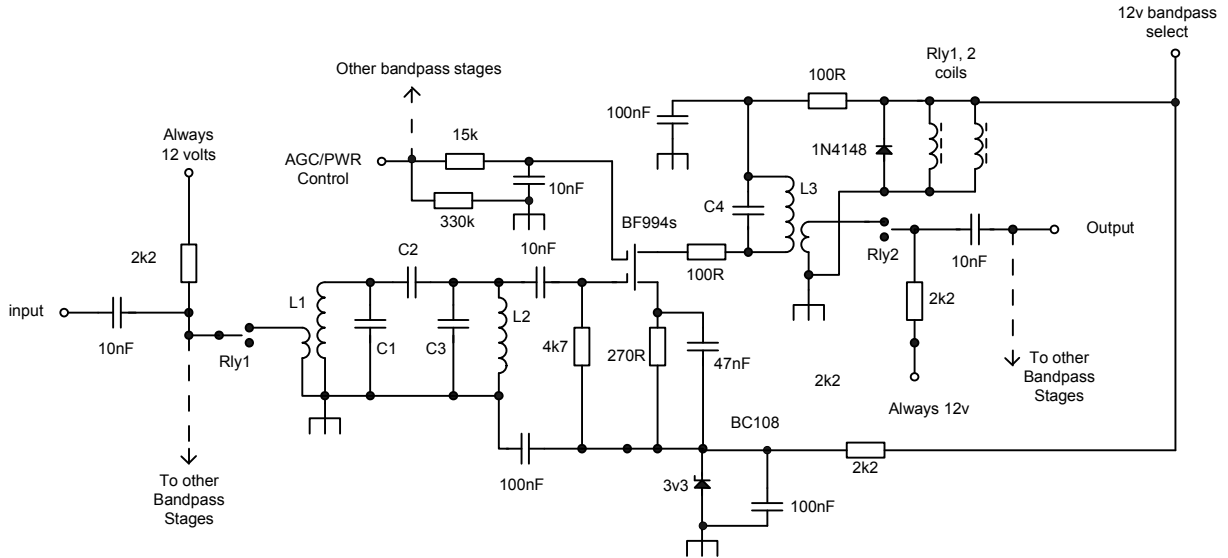

M0DGQ

Bandpass input stage

Coil Table – all coils
wound on old 10mm cans
ex CB etc.

BAND	L1 L3 Pri	L1 L3 Sec	L2	C1 C3 C4	C2
160m	5t	30t	30t	600pF	33pF
80m	4t	21t	21t	300pF	15pF
40m	3t	18t	18t	82pF	6p8
20m	2t	12t	12t	47pF	4p7
15m	2t	10t	10t	39pF	2pF
10m	2t	8t	8t	27pF	2pF