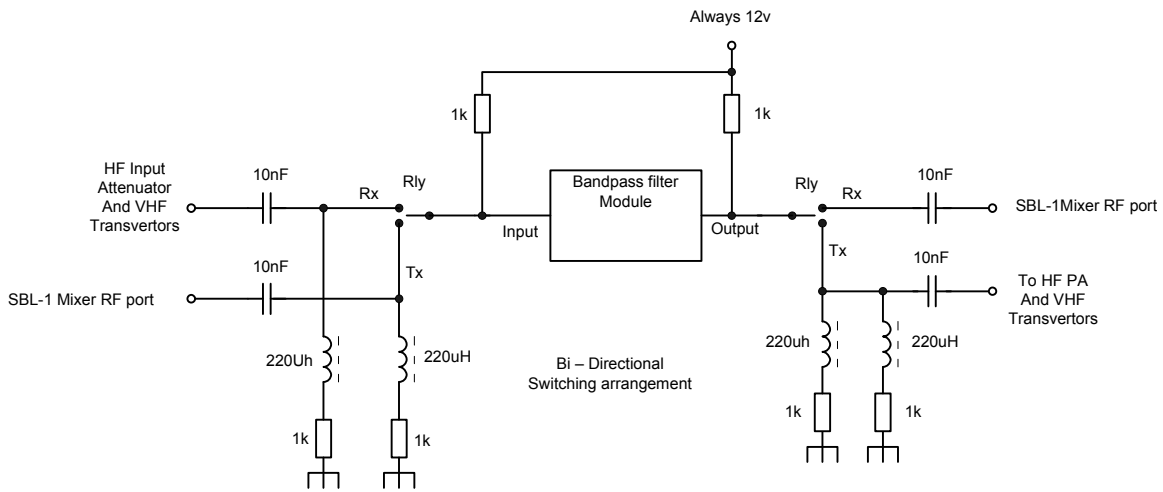

M0DGQ

Bandpass input stage

Coil Table – all coils
wound on old 10mm cans
ex CB etc.

BAND	L1 L3 Pri	L1 L3 Sec	L2	C1 C3 C4	C2
160m	5t	30t	30t	600pF	33pF
80m	4t	21t	21t	300pF	15pF
40m	3t	18t	18t	82pF	6p8
20m	2t	12t	12t	47pF	4p7
15m	2t	10t	10t	39pF	2pF
10m	2t	8t	8t	27pF	2pF